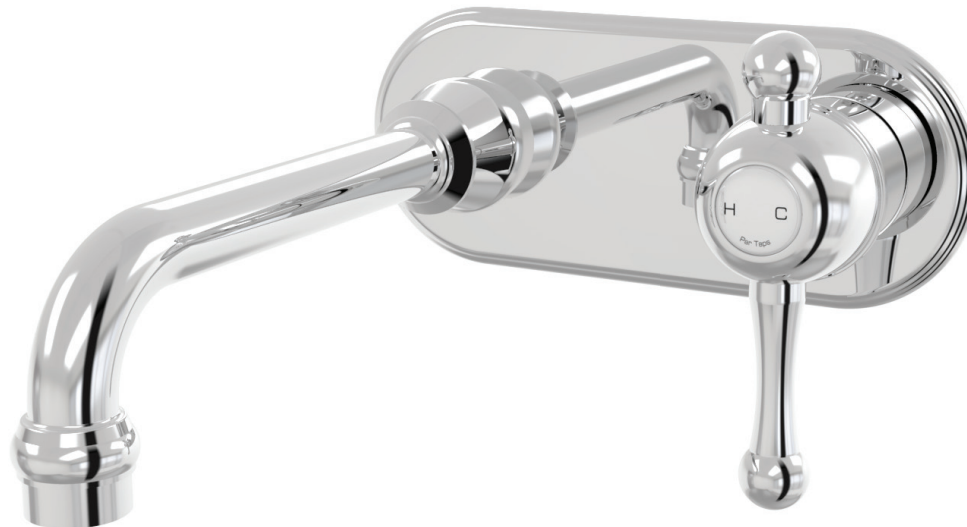

Tudor Mixers

Wall Bath Mixer on Plate - Fixed

PARTAPS

Product Code
A31.041.1

- **WELS Rating N/A**
- 160mm reach as standard
- Fixed Outlet
- Universal Fitment
Left or Right Outlet

Optional

- 160mm reach - A31.041.3
- 250mm reach - A31.041.4

Finish Option 1

	Brushed Chrome	.02
	Brushed Nickel	.25
	Matt Black	.34

Finish Option 2

	Gold	.11
	Brushed Brass Gold	.19
	Gunmetal	.23
	Brushed Gunmetal	.24
	Brass Gold	.38

Finish Option 3 - Upon Request
email sales@partaps.com.au for
availability and pricing