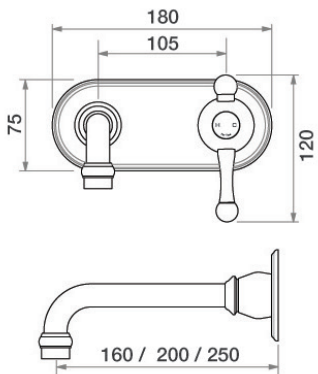

Tudor Mixers

Wall Bath Mixer on Plate - Fixed

PARTAPS

Product Code
A31.041.1

- **WELS Rating N/A**
- 160mm reach as standard
- Fixed Outlet
- Universal Fitment
Left or Right Outlet

Optional

- 160mm reach - A31.041.3
- 250mm reach - A31.041.4