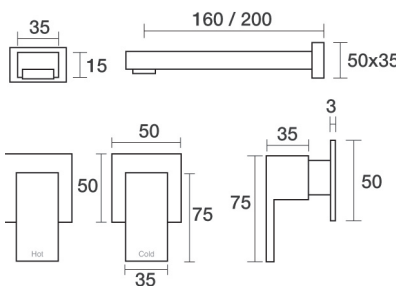

Product Code
B20.021.1

- **WELS Rating N/A**
- Fixed outlet
- 1/2 Turn Ceramic Disc standard
- 160mm reach as standard
- Push-fit outlet installation
- Semi Hidden Aerator

Optional

- 200mm reach - B20.022.1