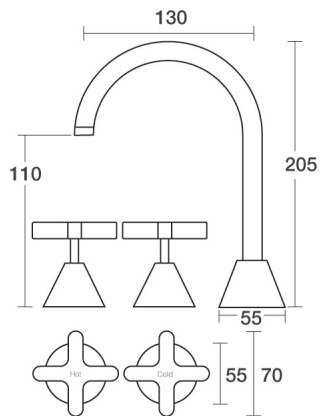

Forme Tapware

Hob Basin Set - Swivel

PAR TAPS

Product Code
B27.011.1

- **WELS Rating**
4-Star 7.5LPM
- Swivel outlet
- Jumper Valve as standard
- Cross Handles

Optional:
1/2 Turn Ceramic Disc - C27.011.2

Finish Option 1