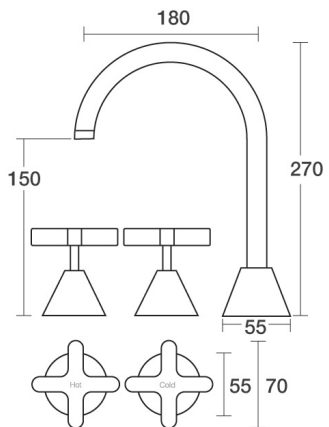

Forme Tapware

Hob Sink Set - Swivel

PAR TAPS

Product Code
B27.051.1

- **WELS Rating**
4-Star 7.5LPM
- Swivel outlet
- Jumper Valve as standard
- Cross Handles

Optional:
1/2 Turn Ceramic Disc - C27.051.2

Finish Option 1