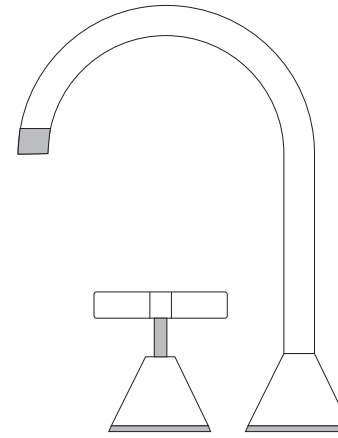

Forme Tapware

Hob Sink Set - Swivel

PAR TAPS

Product Code
B27.051.1

- **WELS Rating**
4-Star 7.5LPM
- Swivel outlet
- Jumper Valve as standard
- Cross Handles

Optional:
1/2 Turn Ceramic Disc - C27.051.2

Finish Option 1

	Brushed Chrome	.02
	Chrome / White	.03
	Chrome / Ivory	.04
	Chrome / Gold	.10 ^
	Gold / White	.13
	Gold / Ivory	.14
	Brushed Nickel	.25
	Matt Black	.34

CHROME / GOLD COLOUR

^In this specification, Gold is shaded and Chrome is referenced as "colour"