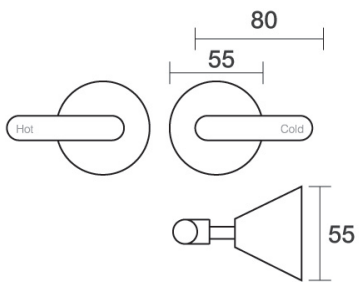

Forme Tapware

Wall Top Assemblies - Lever Handles - Pair

PARTAPS

Product Code
B27.082.3

- WELS Rating N/A
- 1/2 Turn Ceramic Disc Lever Handles

Finish Option 1

	Brushed Chrome	.02
	Chrome / White	.03
	Chrome / Ivory	.04
	Chrome / Gold	.10 ^
	Gold / White	.13
	Gold / Ivory	.14
	Brushed Nickel	.25
	Matt Black	.34

CHROME / GOLD COLOUR

^In this specification, Gold is shaded and Chrome is referenced as "colour"

Finish Option 2

	Gold	.11
	Brushed Gold	.12
	Rose Gold	.20
	Brushed Rose Gold	.21
	Gunmetal	.23
	Brushed Gunmetal	.24
	Brass Gold	.38
	Rumbled Brass	.40
	Brushed Brass	.41
	Raw Brass	.43
	Native Brass	.45
	Volcanic Gray	.54

Finish Option 3 - Upon Request

email sales@partaps.com.au for availability and pricing

FULL COLOUR

Sizes are an approximate.
All measurements shown are in millimetres.

PHONE: +61 3 9484 0960 EMAIL: sales@partaps.com.au