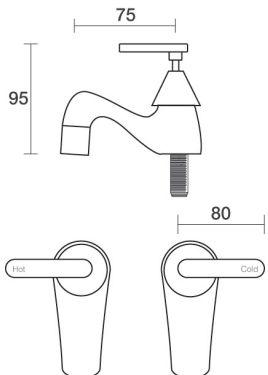

Forme Tapware

Hob Pillar Taps - Lever Handles - Pair

PAR TAPS

Product Code
B27.111.3

- **WELS Rating**
4-Star 7.5LPM
- Fixed outlet
- Lever Handles with
1/2 Turn Ceramic Disc

Finish Option 1

	Brushed Chrome	.02
	Chrome / White	.03
	Chrome / Ivory	.04
	Chrome / Gold	.10 ^
	Gold / White	.13
	Gold / Ivory	.14
	Brushed Nickel	.25
	Matt Black	.34