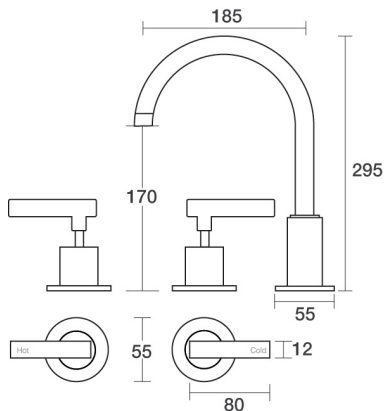

## Hob Sink Set - Swivel - Lever Handles

**PAR TAPS**

Product Code  
B29.051.3

- **WELS Rating**  
4-Star 7.5LPM
- Swivel outlet
- 1/2 Turn Ceramic  
Disc Lever Handles