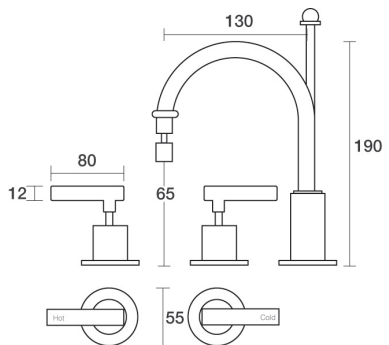

## Hob Bidet Set - Fixed - Lever Handles

**PAR TAPS**

Product Code  
B29.071.3

- **WELS Rating**  
4-Star 7.5LPM
- 1/2 Turn Ceramic  
Disc Lever Handles
- Fixed outlet with ball joint  
aerator
- Complete with 32mm  
waste kit to suit