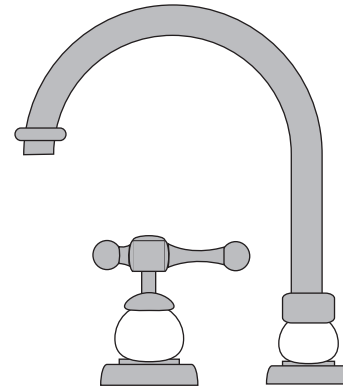

Tudor Tapware

Hob Spa Set - Swivel - Disc Handles

PAR TAPS

Product Code
B31.061.3

- WELS Rating N/A
- Swivel outlet
- 1/2 Turn Ceramic Disc Lever Handles

Finish Option 1

	Chrome / White	.03
	Chrome / Ivory	.04
	Chrome / Apricot	.05
	Chrome / Sienna Red	.06
	Chrome / Victorian Green	.07
	Chrome / Gold	.10^

Finish Option 3 - Upon Request
email sales@partaps.com.au for
availability and pricing

^ In this specification, Chrome is shaded and Gold is referenced as "colour"

CHROME OR GOLD COLOUR FULL COLOUR

Sizes are an approximate.
All measurements shown are in millimetres.