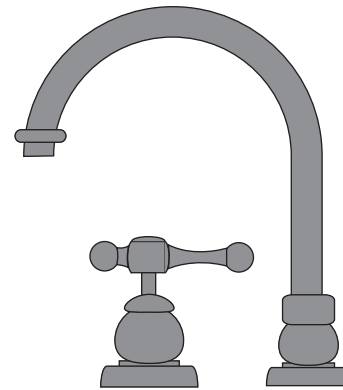

Tudor Tapware

Hob Spa Set - Swivel - Disc Handles

PAR TAPS

Product Code
B31.061.3

- WELS Rating N/A
- Swivel outlet
- 1/2 Turn Ceramic Disc Lever Handles

Finish Option 1

	Chrome / White	.03
	Chrome / Ivory	.04
	Chrome / Apricot	.05
	Chrome / Sienna Red	.06
	Chrome / Victorian Green	.07
	Chrome / Gold	.10^

Finish Option 3 - Upon Request
email sales@partaps.com.au for
availability and pricing

^ In this specification, Chrome is shaded and Gold is referenced as "colour"

CHROME OR GOLD COLOUR FULL COLOUR

Sizes are an approximate.
All measurements shown are in millimetres.