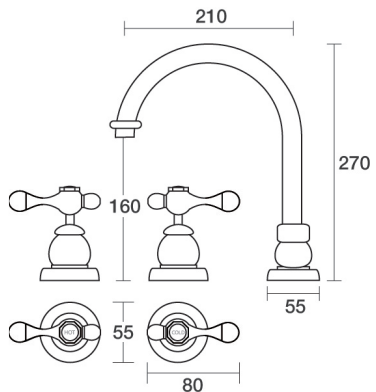

Tudor Tapware

Hob Spa Set - Swivel - Disc Handles

PAR TAPS

Product Code
B31.061.3

- WELS Rating N/A
- Swivel outlet
- 1/2 Turn Ceramic Disc Lever Handles

Finish Option 1

	Chrome / White	.03
	Chrome / Ivory	.04
	Chrome / Apricot	.05
	Chrome / Sienna Red	.06
	Chrome / Victorian Green	.07
	Chrome / Gold	.10^

Finish Option 3 - Upon Request
email sales@partaps.com.au for
availability and pricing

^ In this specification, Chrome is shaded and Gold is referenced as "colour"

CHROME OR GOLD COLOUR FULL COLOUR

Sizes are an approximate.
All measurements shown are in millimetres.