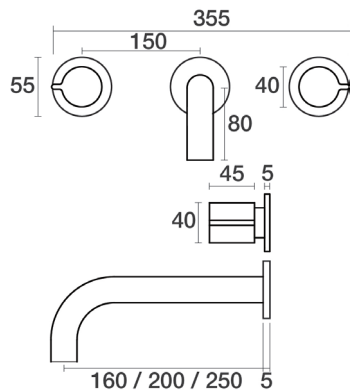

## Wall Basin Set - Fixed

**PARTAPS**

Product Code

B36.152.1

• **WELS Rating**

4 Star 7.5LPM

- 200mm reach as standard
- Fixed outlet
- 1/2 Turn Ceramic Disc

**Optional**

- 160mm reach - B36.152.2
- 250mm reach - B36.152.3