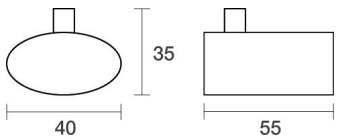

Product Code

E21.061.1

- Slim design
- Push-fit installation
- Solid Brass Construction

Finish Option 1

	Brushed Chrome	.02
	Brushed Nickel	.25
	Matt Black	.34
	Bright Nickel	.47

Finish Option 2

	Gold	.11
	Brushed Gold	.12
	Rose Gold	.20
	Brushed Rose Gold	.21
	Gunmetal	.23
	Brushed Gunmetal	.24
	Brass Gold	.38
	Rumbled Brass	.40
	Brushed Brass	.41
	Raw Brass	.43
	Native Brass	.45
	Burnished	.52
	Volcanic Gray	.54