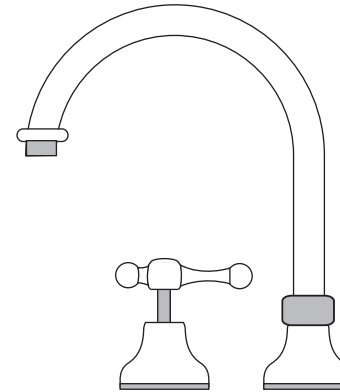

# Bell Tapware

## Hob Spa Set - Swivel - Lever Handles

**PAR TAPS**

Product Code  
B32.061.3

- WELS Rating N/A
- 1/2 Turn Lever Ceramic Disc Handles
- Swivel outlet
- 25mm Tube