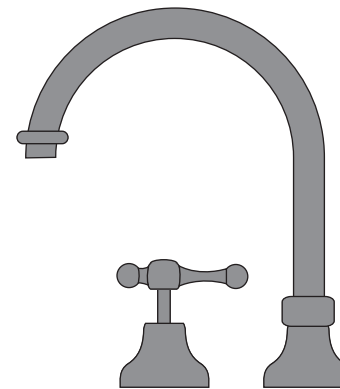

# Bell Tapware

## Hob Spa Set - Swivel - Lever Handles

**PAR TAPS**

Product Code  
B32.061.3

- WELS Rating N/A
- 1/2 Turn Lever Ceramic Disc Handles
- Swivel outlet
- 25mm Tube