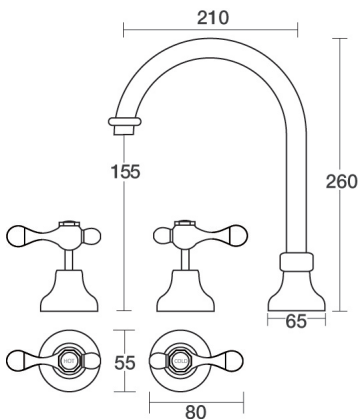

## Hob Spa Set - Swivel - Lever Handles

**PAR TAPS**

Product Code  
B32.061.3

- WELS Rating N/A
- 1/2 Turn Lever Ceramic Disc Handles
- Swivel outlet
- 25mm Tube

### Finish Option 2

	Gold	.11
	Brass Gold	.38

FULL COLOUR

Finish Option 3 - Upon Request  
email [sales@partaps.com.au](mailto:sales@partaps.com.au) for  
availability and pricing

Sizes are an approximate.  
All measurements shown are in millimetres.