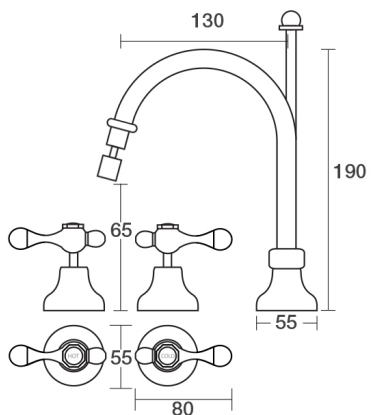

## Hob Bidet Set - Fixed - Lever Handles

**PAR TAPS**

Product Code  
B32.071.3

- **WELS Rating**  
4-Star 7.5LPM
- 1/2 Turn Lever Ceramic Disc Handles
- Fixed outlet with ball joint aerator
- Complete with 32mm waste kit to suit