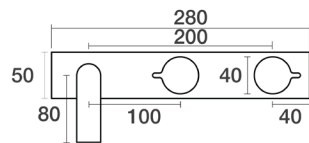

Product Code

B36.152.7

• **WELS Rating**

4 Star 7.5LPM

- 200mm reach as standard
- Fixed outlet
- 1/2 Turn Ceramic Disc

• **Must purchase Wall Breech - Offset**

(P01.035)

Sold Separately

Optional

- 160mm reach - B36.152.8
- 250mm reach - B36.152.9

Finish Option 1

	Brushed Chrome	.02
	Brushed Nickel	.25
	Matt Black	.34
	Bright Nickel	.47

Finish Option 2

	Gold	.11
	Brushed Gold	.12
	Rose Gold	.20
	Brushed Rose Gold	.21
	Gunmetal	.23
	Brushed Gunmetal	.24
	Brass Gold	.38
	Rumbled Brass	.40
	Brushed Brass	.41
	Raw Brass	.43
	Native Brass	.45
	Burnished	.52
	Volcanic Gray	.54