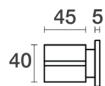

Product Code

B36.152.7

• **WELS Rating**

4 Star 7.5LPM

- 200mm reach as standard
- Fixed outlet
- 1/2 Turn Ceramic Disc

• **Must purchase Wall Breech - Offset**

(P01.035)

Sold Separately

Optional

- 160mm reach - B36.152.8
- 250mm reach - B36.152.9

Finish Option 1

	Brushed Chrome	.02
	Brushed Nickel	.25
	Matt Black	.34
	Bright Nickel	.47

Finish Option 2

	Gold	.11
	Brushed Gold	.12
	Rose Gold	.20
	Brushed Rose Gold	.21
	Gunmetal	.23
	Brushed Gunmetal	.24
	Brass Gold	.38
	Rumbled Brass	.40
	Brushed Brass	.41
	Raw Brass	.43
	Native Brass	.45
	Burnished	.52
	Volcanic Gray	.54