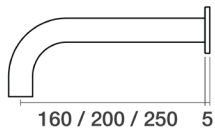

Product Code

B36.152.7

• **WELS Rating**

4 Star 7.5LPM

- 200mm reach as standard
- Fixed outlet
- 1/2 Turn Ceramic Disc

• **Must purchase Wall Breech - Offset**

(P01.035)

Sold Separately

Optional

- 160mm reach - B36.152.8
- 250mm reach - B36.152.9

Finish Option 1

	Brushed Chrome	.02
	Brushed Nickel	.25
	Matt Black	.34
	Bright Nickel	.47

Finish Option 2

	Gold	.11
	Brushed Gold	.12
	Rose Gold	.20
	Brushed Rose Gold	.21
	Gunmetal	.23
	Brushed Gunmetal	.24
	Brass Gold	.38
	Rumbled Brass	.40
	Brushed Brass	.41
	Raw Brass	.43
	Native Brass	.45
	Burnished	.52
	Volcanic Gray	.54