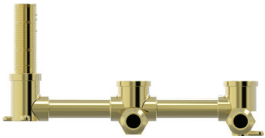

Product Code

B36.152.7

• **WELS Rating**

4 Star 7.5LPM

- 200mm reach as standard
- Fixed outlet
- 1/2 Turn Ceramic Disc

• **Must purchase Wall Breech - Offset**

(P01.035)

Sold Separately

Optional

- 160mm reach - B36.152.8
- 250mm reach - B36.152.9

Finish Option 1

	Brushed Chrome	.02
	Brushed Nickel	.25
	Matt Black	.34
	Bright Nickel	.47

Finish Option 2

	Gold	.11
	Brushed Gold	.12
	Rose Gold	.20
	Brushed Rose Gold	.21
	Gunmetal	.23
	Brushed Gunmetal	.24
	Brass Gold	.38
	Rumbled Brass	.40
	Brushed Brass	.41
	Raw Brass	.43
	Native Brass	.45
	Burnished	.52
	Volcanic Gray	.54