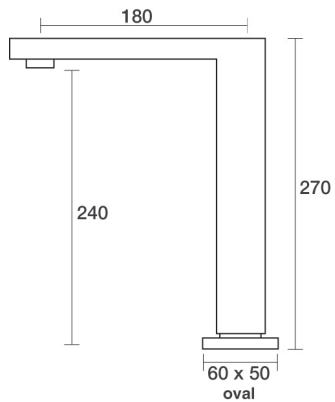

## Hob Spa Outlet - Swivel

PAR TAPS

Product Code  
D21.042.1

- WELS N/A
- Swivel outlet
- 1/2 inch male thread fitment
- No suitable for retrofit