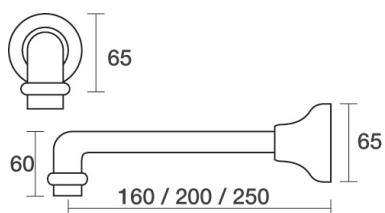

Bell Outlets

Wall Bath Outlet - Fixed

PAR TAPS

Product Code

D32.023.1

- **WELS Rating N/A**
- 160mm reach as standard
- Fixed outlet

Optional:

200mm reach - D32.023.2

250mm reach - D32.023.3

Finish Option 1

	Chrome / White	.03
	Chrome / Ivory	.04
	Chrome / Apricot	.05
	Chrome / Sienna Red	.06
	Chrome / Victorian Green	.07
	Chrome / Gold	.10 ^
	Gold / White	.13
	Gold / Ivory	.14
	Gold / Apricot	.15
	Gold / Sienna Red	.16
	Gold / Victorian Green	.17