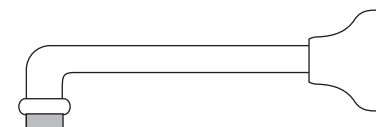

Bell Outlets

Wall Bath Outlet - Fixed

PAR TAPS

Product Code

D32.023.1

- **WELS Rating N/A**
- 160mm reach as standard
- Fixed outlet

Optional:

200mm reach - D32.023.2

250mm reach - D32.023.3

Finish Option 1

	Chrome / White	.03
	Chrome / Ivory	.04
	Chrome / Apricot	.05
	Chrome / Sienna Red	.06
	Chrome / Victorian Green	.07
	Chrome / Gold	.10 ^
	Gold / White	.13
	Gold / Ivory	.14
	Gold / Apricot	.15
	Gold / Sienna Red	.16
	Gold / Victorian Green	.17

^ In this specification, Gold is shaded and Chrome is referenced as "colour"

CHROME OR GOLD COLOUR

Finish Option 2

	Gold	.11
	Brass Gold	.38

FULL COLOUR

Finish Option 3 - Upon Request
 email sales@partaps.com.au for availability and pricing