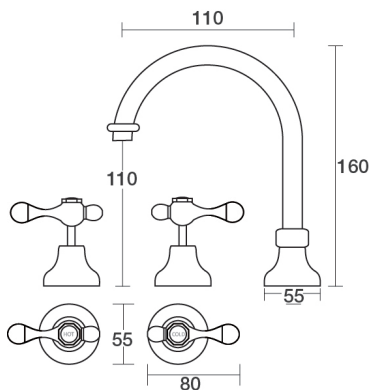

Bell Tapware

Hob Basin Set - Swivel - Lever Handles

PARTAPS

Product Code
B32.011.3

- **WELS Rating**
4-Star 7.5LPM
- 1/2 Turn Lever Ceramic Disc Handles
- Swivel outlet

Finish Option 1

	Chrome / White	.03
	Chrome / Ivory	.04
	Chrome / Apricot	.05
	Chrome / Sienna Red	.06
	Chrome / Victorian Green	.07
	Chrome / Gold	.10 ^
	Gold / White	.13
	Gold / Ivory	.14
	Gold / Apricot	.15
	Gold / Sienna Red	.16
	Gold / Victorian Green	.17

Sizes are an approximate.
All measurements shown are in millimetres.

PHONE: +61 3 9484 0960 EMAIL: sales@partaps.com.au

www.partaps.com.au

version 11.6.2019