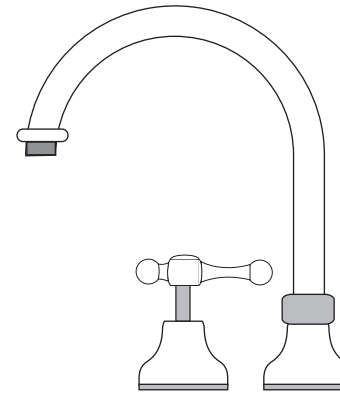

Bell Tapware

Hob Basin Set - Swivel - Lever Handles

PARTAPS

Product Code
B32.011.3

- **WELS Rating**
4-Star 7.5LPM
- 1/2 Turn Lever Ceramic Disc Handles
- Swivel outlet

Finish Option 1

	Chrome / White	.03
	Chrome / Ivory	.04
	Chrome / Apricot	.05
	Chrome / Sienna Red	.06
	Chrome / Victorian Green	.07
	Chrome / Gold	.10 ^
	Gold / White	.13
	Gold / Ivory	.14
	Gold / Apricot	.15
	Gold / Sienna Red	.16
	Gold / Victorian Green	.17

^ In this specification, Gold is shaded and Chrome is referenced as "colour"

CHROME OR GOLD COLOUR

Finish Option 2

	Gold	.11
	Brass Gold	.38

FULL COLOUR

Finish Option 3 - Upon Request
email sales@partaps.com.au for availability and pricing