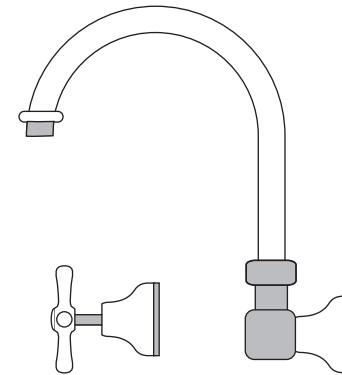

Bell Tapware

Wall Sink Set - Swivel

PARTAPS

Product Code
B32.054.1

• **WELS Rating**

4-Star 7.5LPM

- Jumper Valve as standard
- Swivel outlet
- Cross Handles

Optional:

1/2 Turn Ceramic Disc - B32.054.2

Finish Option 1

	Chrome / White	.03
	Chrome / Ivory	.04
	Chrome / Apricot	.05
	Chrome / Sienna Red	.06
	Chrome / Victorian Green	.07
	Chrome / Gold	.10 ^
	Gold / White	.13
	Gold / Ivory	.14
	Gold / Apricot	.15
	Gold / Sienna Red	.16
	Gold / Victorian Green	.17