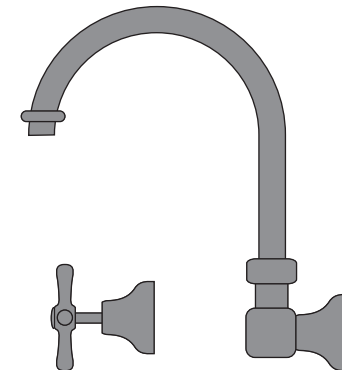

Bell Tapware

Wall Sink Set - Swivel

PARTAPS

Product Code
B32.054.1

• **WELS Rating**

4-Star 7.5LPM

- Jumper Valve as standard
- Swivel outlet
- Cross Handles

Optional:

1/2 Turn Ceramic Disc - B32.054.2

Finish Option 1

	Chrome / White	.03
	Chrome / Ivory	.04
	Chrome / Apricot	.05
	Chrome / Sienna Red	.06
	Chrome / Victorian Green	.07
	Chrome / Gold	.10 ^
	Gold / White	.13
	Gold / Ivory	.14
	Gold / Apricot	.15
	Gold / Sienna Red	.16
	Gold / Victorian Green	.17

^ In this specification, Gold is shaded and Chrome is referenced as "colour"

CHROME OR GOLD COLOUR

Finish Option 2

	Gold	.11
	Brass Gold	.38

FULL COLOUR

Finish Option 3 - Upon Request
email sales@partaps.com.au for availability and pricing