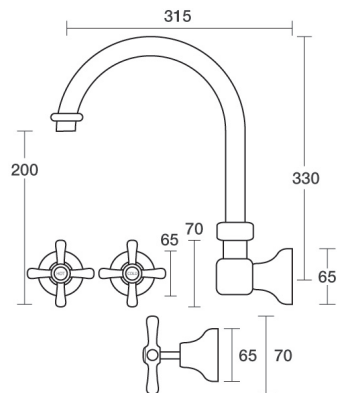

Bell Tapware

Wall Sink Set - Swivel

PARTAPS

Product Code
B32.054.1

• **WELS Rating**

4-Star 7.5LPM

- Jumper Valve as standard
- Swivel outlet
- Cross Handles

Optional:

1/2 Turn Ceramic Disc - B32.054.2

Finish Option 1

	Chrome / White	.03
	Chrome / Ivory	.04
	Chrome / Apricot	.05
	Chrome / Sienna Red	.06
	Chrome / Victorian Green	.07
	Chrome / Gold	.10 ^
	Gold / White	.13
	Gold / Ivory	.14
	Gold / Apricot	.15
	Gold / Sienna Red	.16
	Gold / Victorian Green	.17