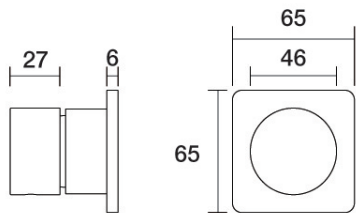

Sol Mixers

Wall Mixer - Square

PARTAPS

Product Code
A35.031.2

- WELS Rating N/A
- 35mm cartridge

Finish Option 1

	Brushed Chrome	.02
	Brushed Nickel	.25
	Matt Black	.34
	Bright Nickel	.47

Finish Option 2