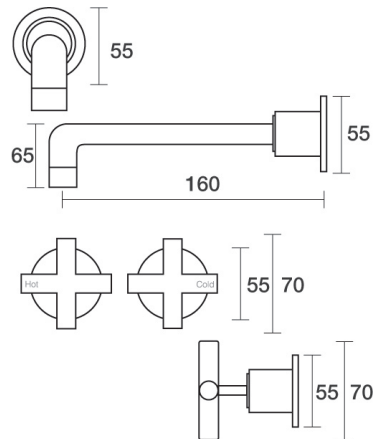

## Wall Bath Set - Fixed

**PAR TAPS**

Product Code  
B29.021.1

- WELS Rating N/A
- Jumper Valves as standard
- Fixed outlet
- Cross Handles

**Optional:**

1/2 Turn Ceramic Disc - B29.021.2