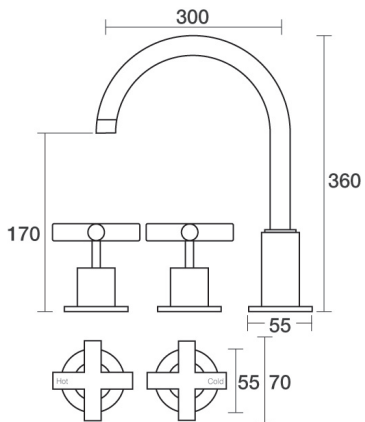

Portsea Tapware

Hob Sink Set - Swivel

PAR TAPS

Product Code
B29.053.1

- **WELS Rating**
4-Star 7.5LPM
- Jumper Valve as standard
- Swivel outlet
- Cross Handles

Optional:
1/2 Turn Ceramic Disc - B29.053.2

Finish Option 1