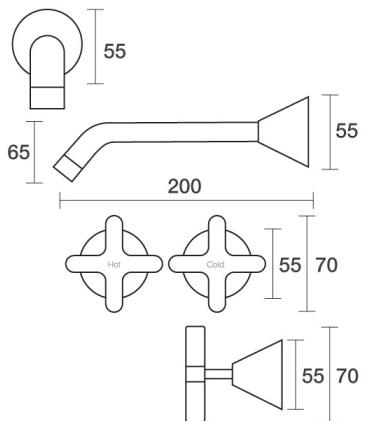

Portsea Tapware

Wall Basin Set - Fixed

PARTAPS

Product Code

B29.152.1

- **WELS Rating**
4-Star 7.5LPM
- Jumper Valves as standard
- Fixed outlet
- Cross Handles

Optional:

1/2 Turn Ceramic Disc - B29.152.2

Finish Option 3 - Upon Request
email sales@partaps.com.au for availability and pricing

Sizes are an approximate.
All measurements shown are in millimetres.

PHONE: +61 3 9484 0960 EMAIL: sales@partaps.com.au