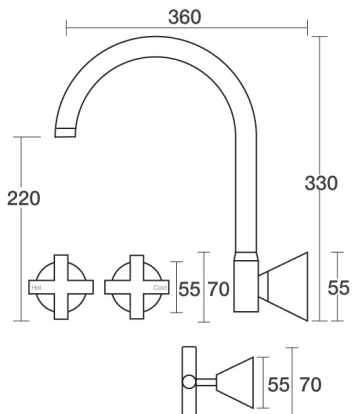

Poem Tapware

Wall Spa Set - Swivel

PAR TAPS

Product Code
B30.064.1

- WELS Rating N/A
- Swivel outlet
- Jumper Valve as standard
- Cross Handles

Optional:

1/2 Turn Ceramic Disc - B30.064.2

Finish Option 1

Finish Option 3 - Upon Request
email sales@partaps.com.au for
availability and pricing

Sizes are an approximate.
All measurements shown are in millimetres.

PHONE: +61 3 9484 0960 EMAIL: sales@partaps.com.au