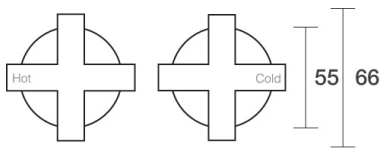

Poem Tapware

Wall Washing Machine Stops - Pair

PARTAPS

Product Code
B30.091.1

- WELS Rating N/A
- Jumper Valve as standard
- Cross Handles

Optional:

1/2 Turn Ceramic Disc - B30.091.2

Finish Option 1