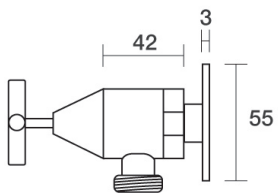

Poem Tapware

Wall Washing Machine Stops - Pair

PARTAPS

Product Code
B30.091.1

- WELS Rating N/A
- Jumper Valve as standard
- Cross Handles

Optional:

1/2 Turn Ceramic Disc - B30.091.2

Finish Option 1