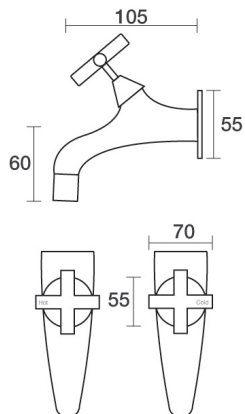

Poem Tapware

Wall Female Bib Taps - Pair

PAR TAPS

Product Code
B30.121.1

• **WELS Rating**

4-Star 7.5LPM

- Fixed outlet
- Jumper Valve as standard
- Cross Handles

Optional:

1/2 Turn Ceramic Disc - B30.121.2

Finish Option 1

	Brushed Chrome	.02
	Brushed Nickel	.25
	Matt Black	.34

Finish Option 2

	Gold	.11
	Brushed Gold	.12
	Rose Gold	.20
	Brushed Rose Gold	.21
	Gunmetal	.23
	Brushed Gunmetal	.24
	Brass Gold	.38
	Rumbled Brass	.40
	Brushed Brass	.41
	Raw Brass	.43
	Native Brass	.45
	Burnished	.52
	Volcanic Gray	.54

Finish Option 3 - Upon Request
email sales@partaps.com.au for
availability and pricing

Sizes are an approximate.
All measurements shown are in millimetres.

PHONE: +61 3 9484 0960 EMAIL: sales@partaps.com.au