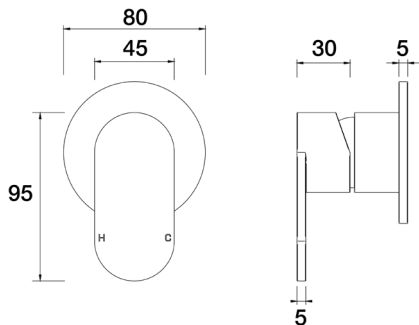

## Wall Mixer

**PARTAPS**

Product Code  
A23.031.1

- WELS Rating N/A
- Push-fit installation

Finish Option 3 - Upon Request  
email [sales@partaps.com.au](mailto:sales@partaps.com.au) for  
availability and pricing

Sizes are an approximate.  
All measurements shown are in millimetres.

PHONE: +61 3 9484 0960 EMAIL: [sales@partaps.com.au](mailto:sales@partaps.com.au)