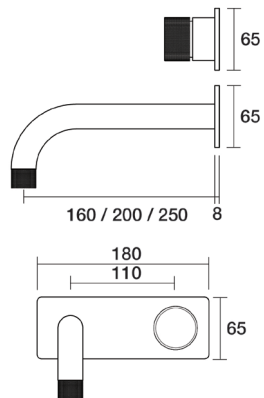

IDK Marble Mixers

Wall Basin Mixer on Plate - Nero

PARTAPS

Product Code
A39.014.4

- **WELS Rating**
5-Star 6LPM
- 200mm reach as standard
- Fixed outlet
- 35mm Cartridge
- Comprises of wall mixer & fixed wall basin outlet mounted on plate
- Optional right-hand side outlet available

Optional

- 160mm reach - A39.014.5
- 250mm reach - A39.014.6

Finish Option 1

	Gunmetal	.23
	Matt Black	.34
	Rumbled Brass	.40
	Brushed Brass	.41
	Raw Brass	.43
	Native Brass	.45
	Burnished	.52

Finish Option 2