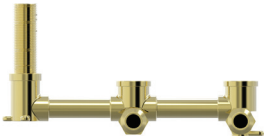

Product Code

B38.021.6

- WELS Rating N/A
- 160mm reach as standard
- 1/2 Turn Ceramic Disc
- Swivel Sink Outlet

- **Must purchase Wall Breech - Offset (P10.007.01)**

Sold Separately

Optional

200mm reach - B38.022.6

250mm reach - B38.023.6

Finish Option 1

	Gunmetal	.23
	Matt Black	.34
	Rumbled Brass	.40
	Brushed Brass	.41
	Raw Brass	.43
	Native Brass	.45
	Burnished	.52

Finish Option 2

	Brushed Chrome	.02
	Gold	.11
	Brushed Gold	.12
	Rose Gold	.20
	Brushed Rose Gold	.21
	Brushed Gunmetal	.24
	Brushed Nickel	.25
	Midnight Black	.32
	Bright Nickel	.47
	Volcanic Gray	.54