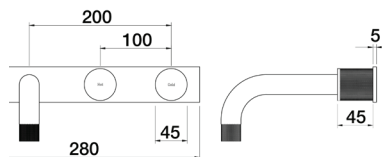

Product Code

B38.021.6

- WELS Rating N/A
- 160mm reach as standard
- 1/2 Turn Ceramic Disc
- Swivel Sink Outlet

- **Must purchase Wall Breech - Offset (P10.007.01)**

Sold Separately

Optional

200mm reach - B38.022.6

250mm reach - B38.023.6

Finish Option 1

	Gunmetal	.23
	Matt Black	.34
	Rumbled Brass	.40
	Brushed Brass	.41
	Raw Brass	.43
	Native Brass	.45
	Burnished	.52

Finish Option 2

	Brushed Chrome	.02
	Gold	.11
	Brushed Gold	.12
	Rose Gold	.20
	Brushed Rose Gold	.21
	Brushed Gunmetal	.24
	Brushed Nickel	.25
	Midnight Black	.32
	Bright Nickel	.47
	Volcanic Gray	.54