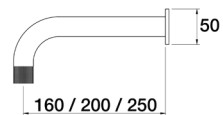

Product Code

B38.021.6

- WELS Rating N/A
- 160mm reach as standard
- 1/2 Turn Ceramic Disc
- Swivel Sink Outlet

- **Must purchase Wall Breech - Offset (P10.007.01)**

Sold Separately

Optional

200mm reach - B38.022.6

250mm reach - B38.023.6

Finish Option 1

	Gunmetal	.23
	Matt Black	.34
	Rumbled Brass	.40
	Brushed Brass	.41
	Raw Brass	.43
	Native Brass	.45
	Burnished	.52

Finish Option 2

	Brushed Chrome	.02
	Gold	.11
	Brushed Gold	.12
	Rose Gold	.20
	Brushed Rose Gold	.21
	Brushed Gunmetal	.24
	Brushed Nickel	.25
	Midnight Black	.32
	Bright Nickel	.47
	Volcanic Gray	.54