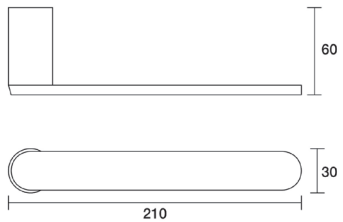

## Guest Towel Holder

**PAR TAPS**

Product Code  
E23.041.1

- Slim design
- Push-fit installation
- Solid Brass Construction