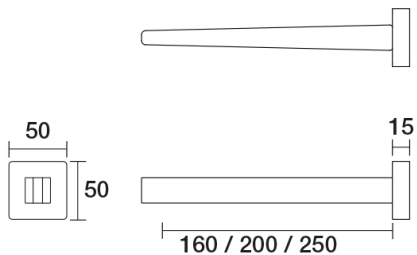

Flyte Outlets

Wall Basin Outlet - Fixed

PARTAPS

Product Code

D34.013.1

- **WELS Rating**
5-Star 6LPM
- 200mm reach as standard
- Fixed outlet
- Hidden aerator
- Push fit cover plate installation

Optional

- 160mm reach - A34.013.2
- 250mm reach - A34.013.3

Finish Option 3 - Upon Request

email sales@partaps.com.au for availability and pricing

Sizes are an approximate.
All measurements shown are in millimetres.

PHONE: +61 3 9484 0960 EMAIL: sales@partaps.com.au