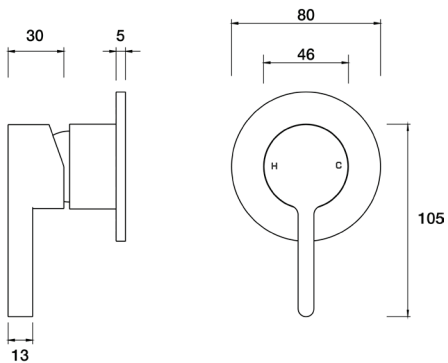

Fuze Mixers

Wall Mixer - Bath / Shower

PARTAPS

Product Code

A25.031.1

- WELS Rating N/A
- 35mm cartridge

Finish Option 1

	Brushed Chrome	.02
	Brushed Nickel	.25
	Matt Black	.34
	Bright Nickel	.47

Finish Option 3 - Upon Request
email sales@partaps.com.au for
availability and pricing

Sizes are an approximate.
All measurements shown are in millimetres.

PHONE: +61 3 9484 0960 EMAIL: sales@partaps.com.au