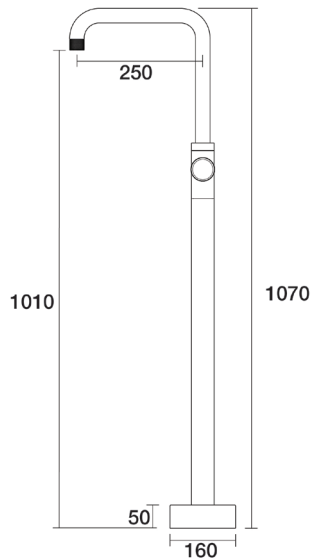

IDK Marble Mixers

Floor Bath Filler Mixer - 90 Degrees - Bianco

PARTAPS

Product Code
A39.073.1

- WELS Rating N/A
- Swivel Outlet

Finish Option 1

	Gunmetal	.23
	Matt Black	.34
	Rumbled Brass	.40
	Brushed Brass	.41
	Raw Brass	.43
	Native Brass	.45
	Burnished	.52