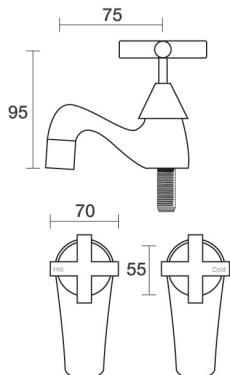

Portsea Tapware

Hob Pillar Taps - Pair

PAR TAPS

Product Code
B29.111.1

- **WELS Rating**
4-Star 7.5LPM
- Jumper Valve as standard
- Fixed outlet
- Cross Handles

Optional:

1/2 Turn Ceramic Disc - B29.111.2

Finish Option 1