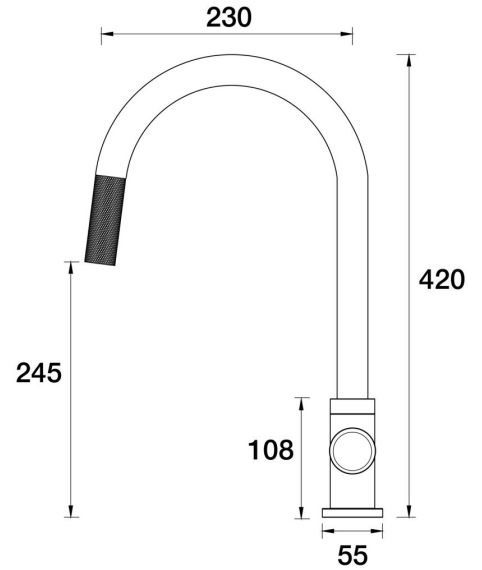

IDK Marble Sink Pull-Out Mixer Gooseneck Nero Marble

A39.024.4.01 - Chrome

• 5 Stars 6LPM

Finish Option 1

	Brushed Chrome	.02
	Gunmetal	.23
	Matt Black	.34
	Rumbled Brass	.40
	Brushed Brass	.41
	Raw Brass	.43
	Native Brass	.45
	Burnished	.52