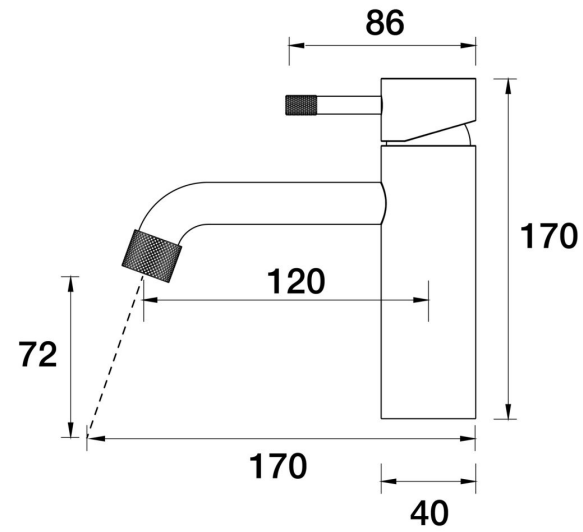

Elm Hob Basin Mixer

A40.011.2.01 - Chrome

• 4 Stars 7.5LPM

Finish Option 1

	Brushed Chrome	.02
	Gunmetal	.23
	Matt Black	.34
	Rumbled Brass	.40
	Brushed Brass	.41
	Raw Brass	.43
	Native Brass	.45
	Burnished	.52