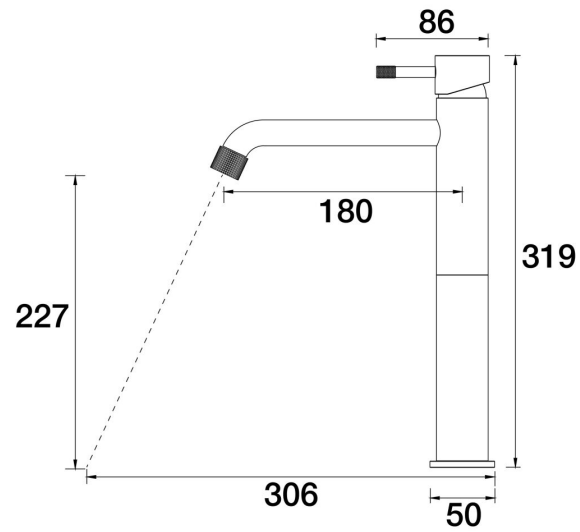

Elm Hob Basin Tower Mixer

A40.012.1.01 - Chrome

• 5 Stars 6LPM

Finish Option 1

	Brushed Chrome	.02
	Gunmetal	.23
	Matt Black	.34
	Rumbled Brass	.40
	Brushed Brass	.41
	Raw Brass	.43
	Native Brass	.45
	Burnished	.52