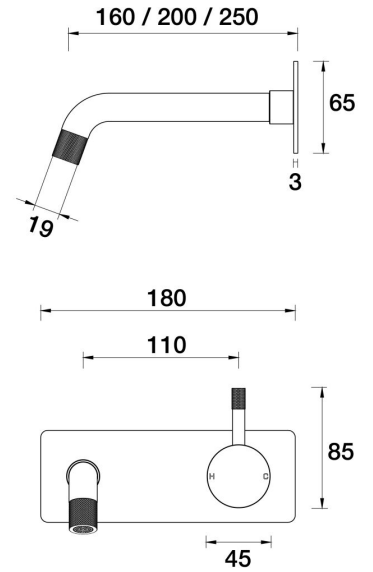

Elm Wall Mixer Basin on Plate

A40.032.1.01 - Chrome

• 5 Stars 6LPM

Finish Option 1

	Brushed Chrome	.02
	Gunmetal	.23
	Matt Black	.34
	Rumbled Brass	.40
	Brushed Brass	.41
	Raw Brass	.43
	Native Brass	.45
	Burnished	.52