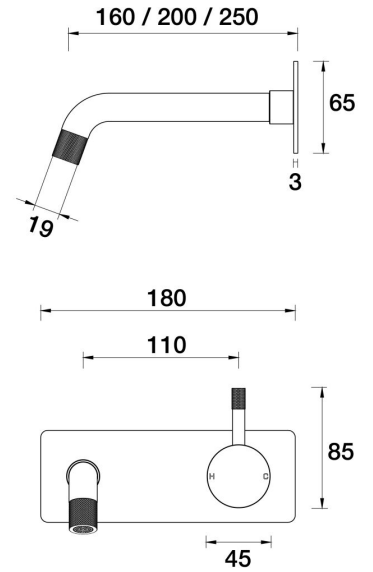

# Elm Bath Wall Mixer on Plate

A40.041.1.01 - Chrome