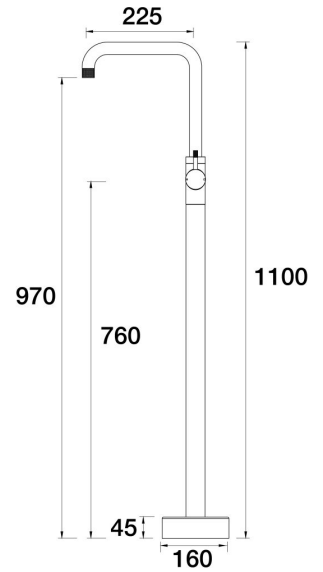

Elm Floor Bath Filler Mixer - 90 Degree

A40.073.1.01 - Chrome

Finish Option 1

	Brushed Chrome	.02
	Gunmetal	.23
	Matt Black	.34
	Rumbled Brass	.40
	Brushed Brass	.41
	Raw Brass	.43
	Native Brass	.45
	Burnished	.52