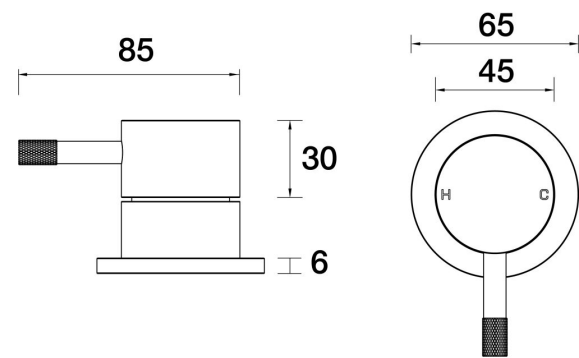

Elm Hob Mixer

A40.081.1.01 - Chrome

Finish Option 1

	Brushed Chrome	.02
	Gunmetal	.23
	Matt Black	.34
	Rumbled Brass	.40
	Brushed Brass	.41
	Raw Brass	.43
	Native Brass	.45
	Burnished	.52

Finish Option 2

	Gold	.11
	Brushed Gold	.12
	Brushed Brass Gold	.19
	Brushed Gunmetal	.24
	Brushed Nickel	.25
	Midnight Black	.32
	Brass Gold	.38
	Bright Nickel	.47
	Volcanic Grey	.54