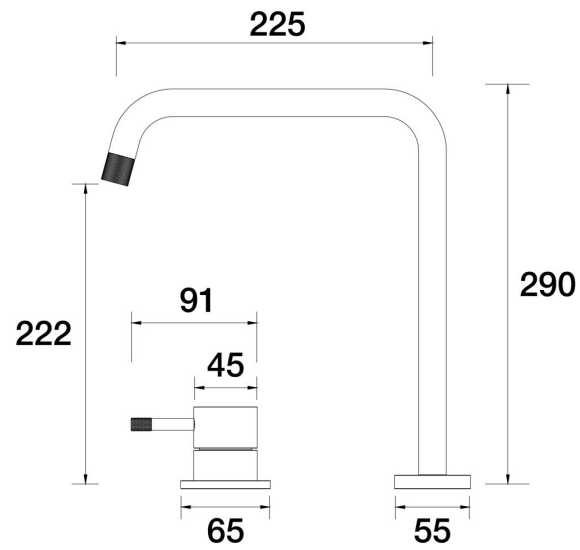

# Elm Hob Mixer Set

A40.081.2.01 - Chrome

• 200mm Hob Basin Outlet • 4\* 7.5LPM