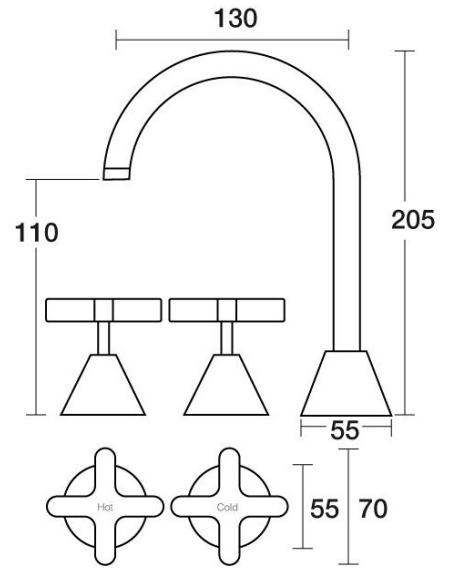

Forme Basin Set Swivel Outlet

B27.011.1.01 - Chrome

- 4 Stars 7.5LPM
- Swivel outlet • Jumper Valve as standard • Cross Handles

Finish Option 1

	Brushed Chrome	.02
	Chrome / White	.03
	Chrome / Ivory	.04
	Chrome / Gold	.10
	Gold / White	.13
	Gold / Ivory	.14
	Brushed Nickel	.25
	Matt Black	.34