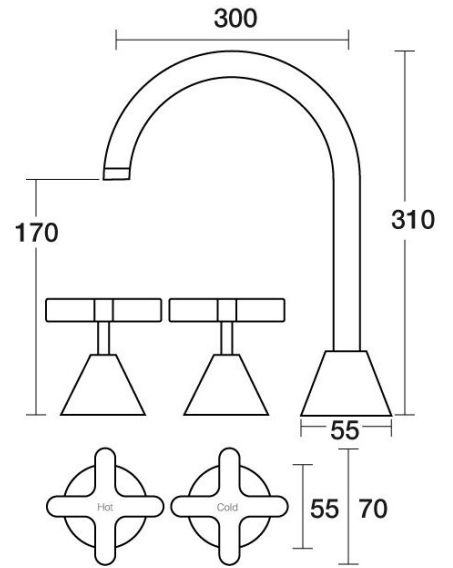

Forme Sink Set Hob Swivel X/Large Outlet

B27.053.1.01 - Chrome

- 4 Stars 7.5LPM
- Swivel outlet • Jumper Valve as standard • Cross Handles

Finish Option 1

	Brushed Chrome	.02
	Chrome / White	.03
	Chrome / Ivory	.04
	Chrome / Gold	.10
	Gold / White	.13
	Gold / Ivory	.14
	Brushed Nickel	.25
	Matt Black	.34