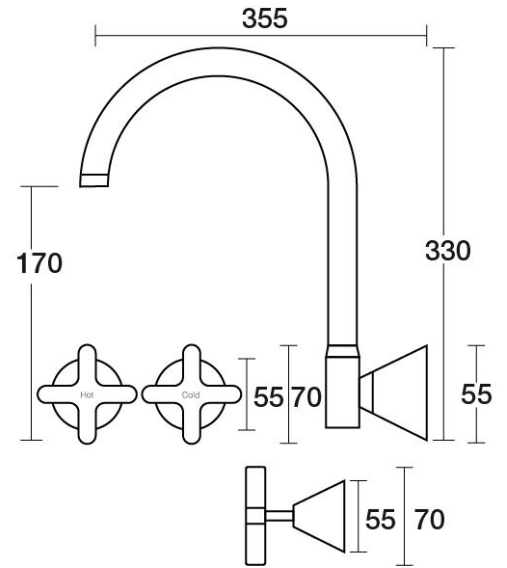

Forme Sink Set Wall Swivel X/Large Outlet

B27.054.1.01 - Chrome

- 4 Stars 7.5LPM
- Swivel outlet • Jumper Valve as standard • Cross Handles

Finish Option 1

	Brushed Chrome	.02
	Chrome / White	.03
	Chrome / Ivory	.04
	Chrome / Gold	.10
	Gold / White	.13
	Gold / Ivory	.14
	Brushed Nickel	.25
	Matt Black	.34