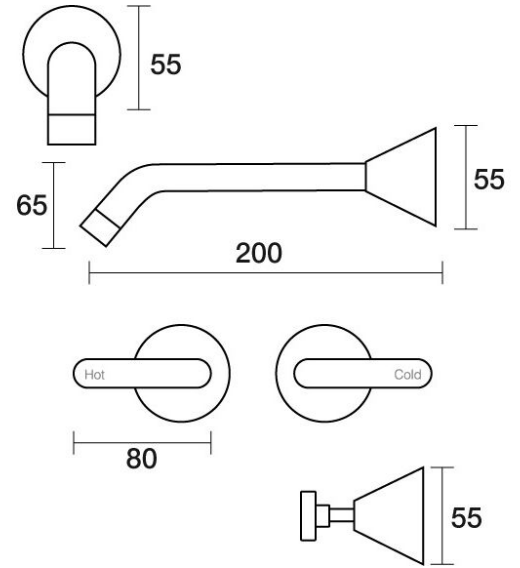

Forme Wall Basin Set 200mm Outlet

B27.152.1.01 - Chrome

- 4 Stars 7.5LPM
- Fixed Outlet • Jumper Valve as standard • Cross Handles

Finish Option 1

	Brushed Chrome	.02
	Chrome / White	.03
	Chrome / Ivory	.04
	Chrome / Gold	.10
	Gold / White	.13
	Gold / Ivory	.14
	Brushed Nickel	.25
	Matt Black	.34