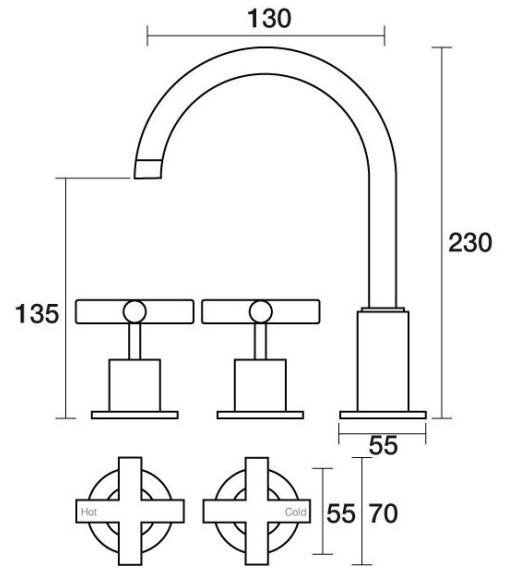

Portsea Basin Set Swivel Outlet

B29.011.1.01 - Chrome

- 5 Stars 6LPM
- Jumper Valve as standard • Swivel outlet • Cross Handles

Finish Option 1

	Brushed Chrome	.02
	Brushed Nickel	.25
	Matt Black	.34

Finish Option 2