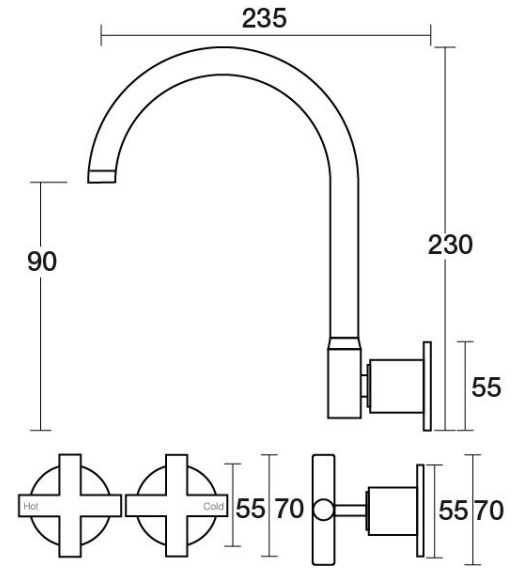

Portsea Sink Set Wall Swivel Outlet

B29.052.1.01 - Chrome

- 4 Stars 7.5LPM
- Jumper Valve as standard • Swivel outlet • Cross Handles

Finish Option 1

	Brushed Chrome	.02
	Brushed Nickel	.25
	Matt Black	.34