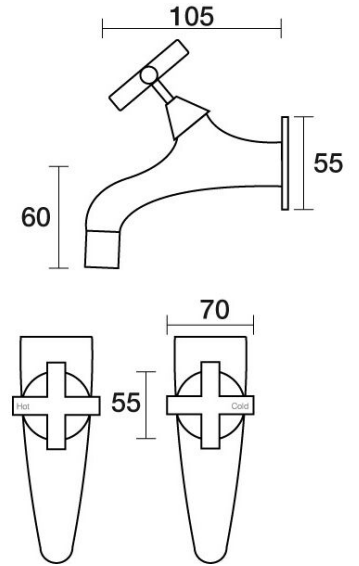

Portsea Female Bibs Wall Pair

B29.121.1.01 - Chrome

- 4 Stars 7.5LPM
- Jumper Valve as standard • Fixed outlet • Cross Handles

Finish Option 1

	Brushed Chrome	.02
	Brushed Nickel	.25
	Matt Black	.34

Finish Option 2