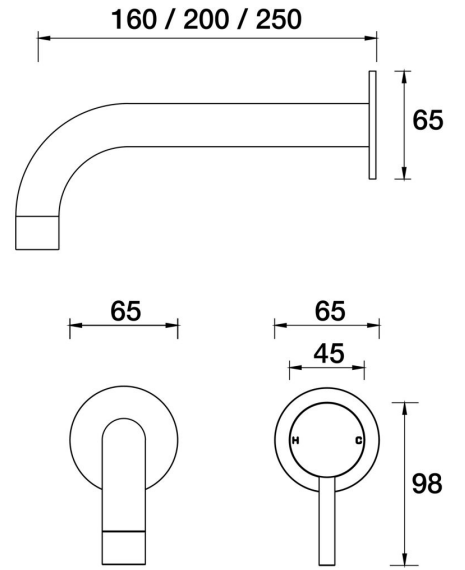

Lugano Wall Mixer Basin Set 200mm 90 Degree Outlet

A22.033.4.01 - Chrome

Finish Option 1

	Brushed Chrome	.02
	Brushed Nickel	.25
	Matt Black	.34
	Bright Nickel	.47

Finish Option 2

	Gold	.11
	Brushed Gold	.12
	Brushed Brass Gold	.19
	Gunmetal	.23
	Brushed Gunmetal	.24
	White	.28
	Matt White	.33
	Brass Gold	.38
	Rumbled Brass	.40
	Brushed Brass	.41
	Raw Brass	.43