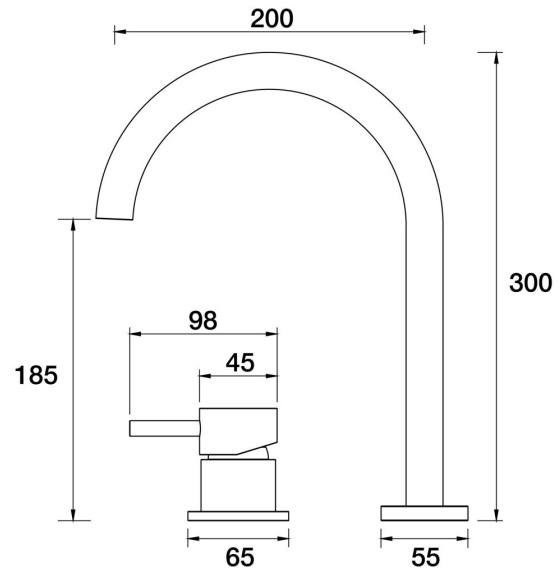

Lugano Hob Mixer Set

A22.081.2.01 - Chrome

• 35mm Cartridge • Hob Mixer & Hob 200mm Outlet Male Thread (D22.032.2) • Connection to outlet provided

Finish Option 1

	Brushed Chrome	.02
	Brushed Nickel	.25
	Matt Black	.34
	Bright Nickel	.47